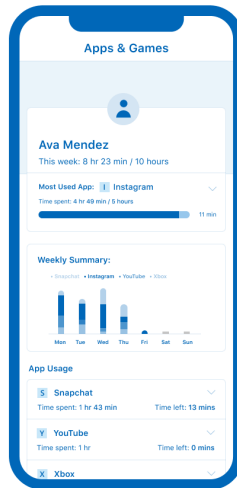

Track locations

Locked Screen notifications

Home Screen

Locked Screen notifications

Ava's Driving Activity

Screen time request

Locked Screen notifications

Home Screen

Ava's Apps & Games Activity

Alert

Locked Screen notifications

Home Screen