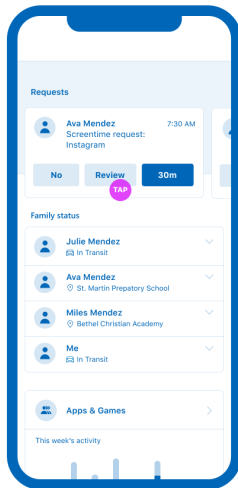

Track locations

Locked Screen notifications

Home Screen

Locked Screen notifications

Ava's Driving Activity

Screen time request

Locked Screen notifications

Home Screen

Ava's Apps & Games Activity

Alert

Locked Screen notifications

Home Screen