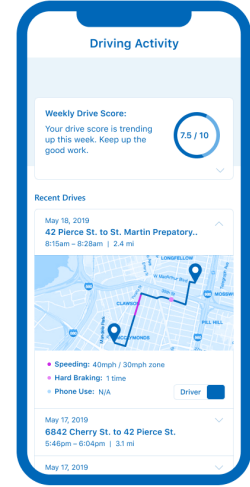

Track locations

Locked Screen notifications

Home Screen

Locked Screen notifications

Ava's Driving Activity

Screen time request

Locked Screen notifications

Home Screen