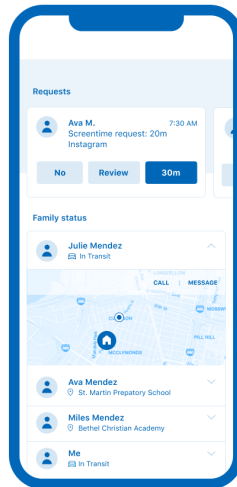

Track locations

Locked Screen notifications

Home Screen

Locked Screen notifications

Ava's Driving Activity

Screen time request

Locked Screen notifications

Home Screen

Ava's Apps & Games Activity

Alert

Locked Screen notifications

Home Screen