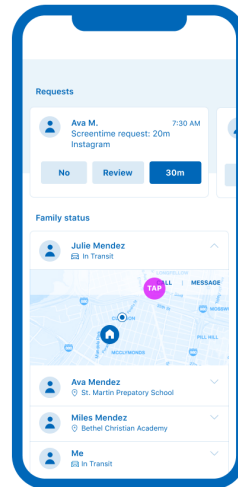

Track locations

Locked Screen notifications

Home Screen

Locked Screen notifications

Ava's Driving Activity

Screen time request

Locked Screen notifications

Home Screen

Ava's Apps & Games Activity

Alert

Locked Screen notifications

Home Screen