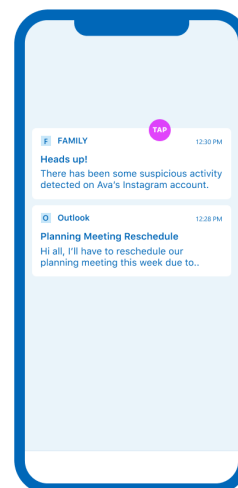

Track locations

Locked Screen notifications

Home Screen

Locked Screen notifications

Ava's Driving Activity

Screen time request

Locked Screen notifications

Home Screen

Ava's Apps & Games Activity

Alert

Locked Screen notifications

Home Screen