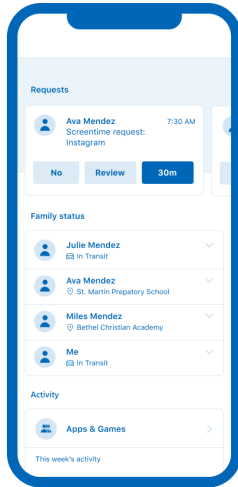

Track locations

Locked Screen notifications

Home Screen

Locked Screen notifications

Ava's Driving Activity

Screen time request

Locked Screen notifications

Home Screen

Ava's Apps & Games Activity

Alert

Locked Screen notifications

Home Screen